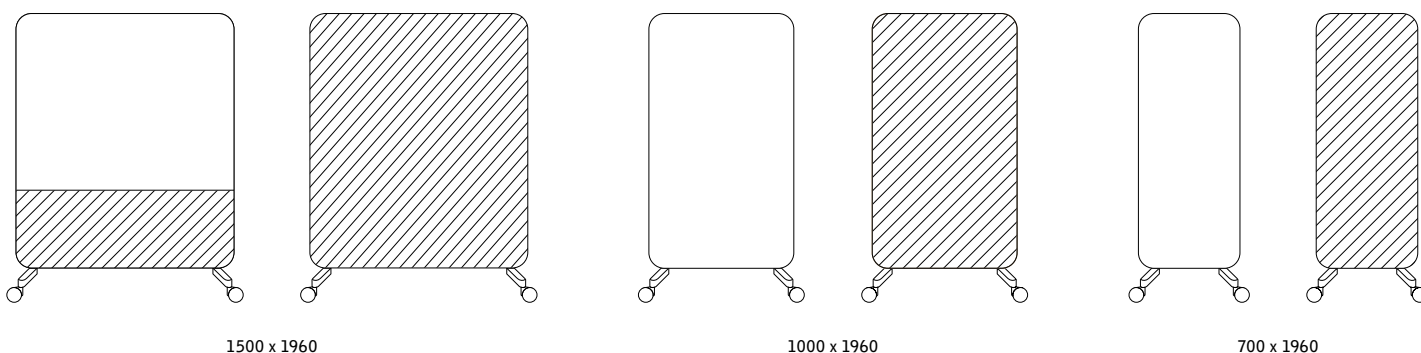

LINTEX / MOOD FABRIC

MOOD FABRIC MOBILE

MOOD FABRIC MOBILE

A mobile glass writing board with a fabric covered, sound absorbent back. The Mood Fabric is a versatile screen that offers a seamless combination of materials and functions. Available in three sizes: two smaller with a full glass front and a large model with a glass and textile front. All have a textile covered back with a sound absorbent filling. Available in several selected standard colours. Feet are available in black or grey with matching castors or solid oak with black castors. All feet are sold separately. Designed by MATTI KLENELL and HALLEROED.

Tempered, low iron glass
Magnetic writing surface
10 selected colour combinations
Feet in grey, black or oak
45 mm sound absorbent-filling
FSC Mix: FSC-C170086
EPD (EPD International): S-P-04947
New: SILK-GLASS®

Article number	Name	Size w x h mm	Weight kg
70507-textile-glass	MOOD FABRIC Mobile (Feet/castors not included)	700 x 1960	24
70501-textile-glass	MOOD FABRIC Mobile (Feet/castors not included)	1000 x 1960	35
70504-textile-glass	MOOD FABRIC Mobile (Feet/castors not included)	1500 x 1960	41
70507M-textile-glass	MOOD FABRIC Mobile, SILK-GLASS® (Feet/castors not included)	700 x 1960	24
70501M-textile-glass	MOOD FABRIC Mobile, SILK-GLASS® (Feet/castors not included)	1000 x 1960	35
70504M-textile-glass	MOOD FABRIC Mobile, SILK-GLASS® (Feet/castors not included)	1500 x 1960	41
1755	MOOD FABRIC Foot/ Casters grey		3,9
1755-S	MOOD FABRIC Foot/ Casters black		3,9
8755	MOOD FABRIC Foot Oak, Casters black		4,6