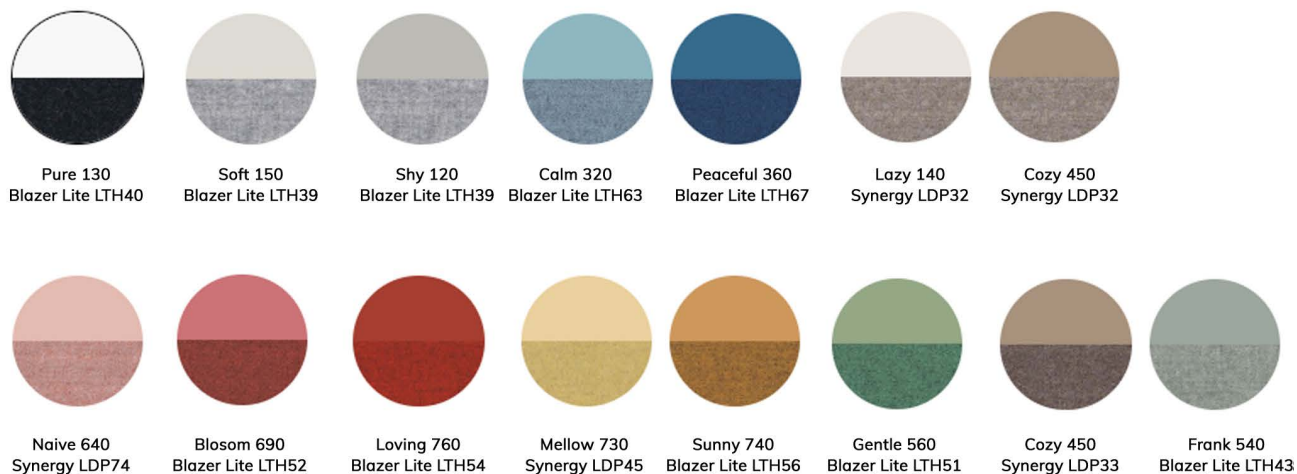

Tempered, low iron glass
Magnetic writing surface
10 selected colour combinations
Feet in grey, black or oak
45 mm sound absorbent-filling
FSC Mix: FSC-C170086
EPD (EPD International): S-P-04947
New: SILK-GLASS®

Article number	Name	Size w x h mm	Weight kg
70507-textile-glass	MOOD FABRIC Mobile (Feet/castors not included)	700 x 1960	24
70501-textile-glass	MOOD FABRIC Mobile (Feet/castors not included)	1000 x 1960	35
70504-textile-glass	MOOD FABRIC Mobile (Feet/castors not included)	1500 x 1960	41
70507M-textile-glass	MOOD FABRIC Mobile, SILK-GLASS® (Feet/castors not included)	700 x 1960	24
70501M-textile-glass	MOOD FABRIC Mobile, SILK-GLASS® (Feet/castors not included)	1000 x 1960	35
70504M-textile-glass	MOOD FABRIC Mobile, SILK-GLASS® (Feet/castors not included)	1500 x 1960	41
1755	MOOD FABRIC Foot/ Casters grey		3,9
1755-S	MOOD FABRIC Foot/ Casters black		3,9
8755	MOOD FABRIC Foot Oak, Casters black		4,6

1755