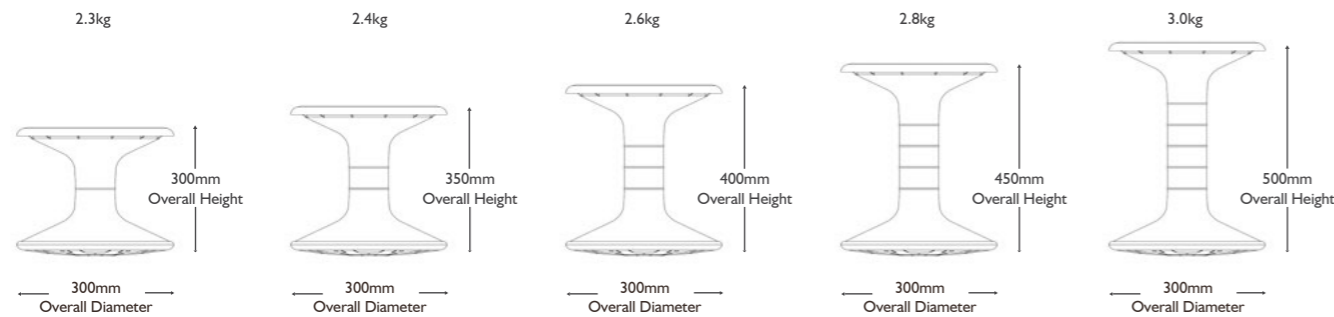

Available in 5 standard colours & 5 heights from 300-500mm

Base weighted with steel for added stability

Thermoplastic rubber base is non-slip and suitable for carpet and hard floors

Stacks up to 3 high (upside down)

PRODUCT SPECIFICATIONS

Polypropylene colours

Ash Grey

Aqua Blue

Parrot Green

Sugar Plum*

Tangerine Fizz

All seating surface pad, base and spacer rings are in KI's standard Iron Grey/Blue Grey (as shown above), available on other KI seating products. The underside is a textured, non-slip thermoplastic rubber padding, always in black.

*Sugar Plum is colour-matched to Mardi Gras polypropylene available on other KI seating products.

PRODUCT DIMENSIONS

ORDER CHECKLIST

1.	Select poly colour		
		Aqua Blue	
		Ash Grey	
		Parrot Green	
		Sugar Plum	
		Tangerine Fizz	
2.	Select size		
		300mm Height	
		350mm Height	
		400mm Height	
		450mm Height	
		500mm Height (Ash Grey only)	